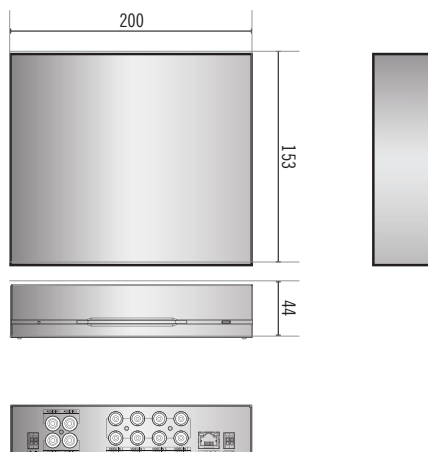

### DIMENSIONS

(Unit - mm)

# DE-1108

- Specialized in DirectIP™ NVR
- Supports PTZ with RS485 port
- Supports 4 audio input ports
- Supports quadruple stream
- Supports 8 analogue camera input ports

## DIMENSIONS

(Unit - mm)