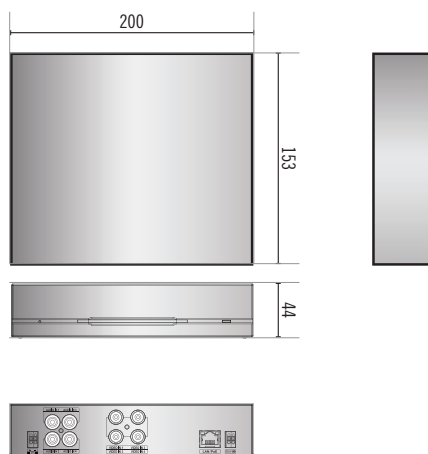

### SPECIFICATIONS

ENCODER	
Video Compression	H.264
Video Input	4 BNC Composite
Max Video Resolution	D1 : 720x480 / 720x576 (NTSC / PAL) 960H : 960x480 / 960x576 (NTSC / PAL)
Frame Rate	30ips@960H (per channel)
Multi Streaming Video	Quadruple stream
Max.Network Throughput	48Mbps
Audio In / Out	4 RCA / -
PTZ Support	Yes (RS485)
Trigger Events	Motion detection, Video loss, Tempering
DirectIP Support	Yes
GENERAL	
Dimensions (W x H x D)	200mm x 44mm x 153mm (7.9" x 1.7" x 6.0")
Weight	0.84kg (1.85lbs)
Operation Temperature	0°C ~ 40°C (32°F ~ 104°F)
PoE(class)	Yes(IEEE 802.3af Class 3)
Power Input	12VDC, PoE
Power Consumption	10W
Approvals	FCC, CE

### DIMENSIONS

(Unit - mm)

## DIMENSIONS

(Unit - mm)