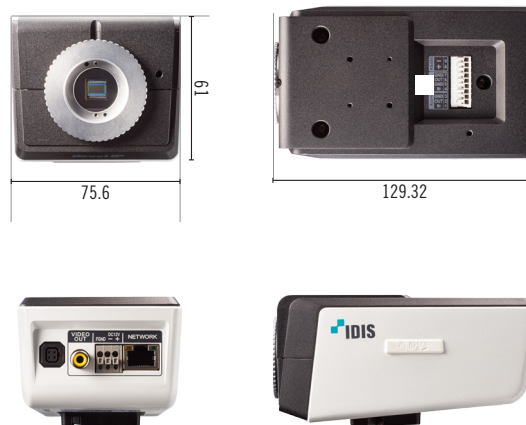

DIMENSIONS

(Unit - mm)