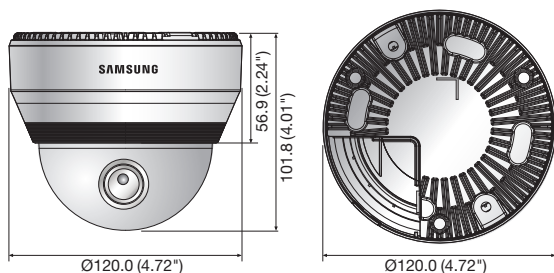

Dimensions

Unit : mm (inch)

Accessories (Optional)

SBP-301HM4 SBP-300LM SBP-300CM SBP-300WM1 SBP-300WM SBP-300B SBP-300PM SBP-300KM

	SND-6011RN/P
VIDEO	
Imaging Device	1/2.8" 2.38M CMOS (IMX136)
Total Pixels	1,952(H) x 1,236(V)
Effective Pixels	1,944(H) x 1,224(V)
Scanning System	Progressive
Min. Illumination	Color : 0.3Lux (F2.0, 50IRE), 0.03Lux (2sec, 50IRE), 0.08Lux (F2.0, 30IRE) B/W : 0Lux (IR LED on), 0Lux (F2.0, 30IRE, IR LED on)
S / N Ratio	50dB
Video Output	CVBS : 1.0Vpp / 75Ω composite, 704 x 480(N), 704 x 576(P)
LENS	
Focal Length (Zoom Ratio)	3.8mm fixed
Max. Aperture Ratio	F2.0
Angular Field of View	H : 84.5° / V : 45.8° / D : 98.8°
Min. Object Distance	0.5m (1.64ft)
Focus Control	Manual
Mount Type	Board-in type
PAN / TILT / ROTATE	
Pan / Tilt / Rotate Range	0° ~ 354° / 0° ~ 67° / 0° ~ 355°
OPERATIONAL	
IR LED	10ea
Viewable Length	10m (32.81ft)
Camera Title	Off / On (Displayed up to 45 characters)
Day & Night	Auto (ICR) / Color / B/W
Backlight Compensation	Off / BLC
Wide Dynamic Range	WDR 15fps 120dB
Contrast Enhancement	SSDR (Samsung Super Dynamic Range) (Off / On)
CAR (Color Aberration Reduction)	Off / Low / Middle / High
Digital Noise Reduction	SSNR3 (2D+3D noise filter) (Off / On)
Digital Image Stabilization	Off / On
Defog	Off / Auto / Manual
Motion Detection	Off / On (4ea 4 points polygonal zones)
Privacy Masking	Off / On (32ea polygonal zones)
Gain Control	Off / Low / Middle / High
White Balance	ATW / AWC / Manual / Indoor / Outdoor
Electronic Shutter Speed	Auto / A.FLK / Manual (1/30 ~ 12,000sec)
Flip / Mirror	Off / On
Intelligent Video Analytics	Tampering, Virtual line, Enter / Exit, (Dis)Appear, Face detection with metadata
Alarm I/O	Input 1ea
Alarm Triggers	Motion detection, Tampering, Face detection, Video analytics, Alarm input
Alarm Events	File upload via FTP and E-mail, Notification via E-mail, Local storage (SD/SDHC/SDXC) or NAS recording at Event (Alarm triggers), External output
NETWORK	
Ethernet	RJ-45 (10/100BASE-T)
Video Compression Format	H.264 (MPEG-4 part 10/AVC), MJPEG
Resolution	1920 x 1080, 1600 x 1200, 1280 x 1024, 1280 x 960, 1280 x 720, 1024 x 768, 800 x 600, 800 x 450, 640 x 480, 320 x 240, 320 x 180
Max. Framerate	H.264 : Max. 30fps at all resolutions MJPEG : 1920 x 1080, 1600 x 1200, 1280 x 1024, 1280 x 960, 1280 x 720, 1024 x 768 : Max. 15fps 800 x 600, 800 x 450, 640 x 480, 640 x 360, 320 x 240, 320 x 180 : Max. 30fps
Video Quality Adjustment	H.264 : Compression level, Target bitrate level control, MJPEG : Quality level control
Bitrate Control Method	H.264 : CBR or VBR, MJPEG : VBR
Streaming Capability	Multiple streaming (Up to 10 profiles)
IP	IPv4, IPv6
Protocol	TCP/IP, UDP/IP, RTP(UDP), RTP(TCP), RTCP, RTSP, NTP, HTTP, HTTPS, SSL, DHCP, PPPoE, FTP, SMTP, ICMP, IGMP, SNMPv1/v2c/v3(MIB-2), ARP, DNS, DDNS, QoS, PIM-SM, UPnP, Bonjour
Security	HTTPS(SSL) login authentication, Digest login authentication IP address filtering, User access log, 802.1x authentication
Streaming Method	Unicast / Multicast
Max. User Access	15 users at unicast mode
Edge Storage	micro SD/SDHC/SDXC Motion images recorded in the SDXC/SDHC/SD memory card can be downloaded
Application Programming Interface	ONVIF profile S, HTTP API (SUNAPI) 2.0, S/NVP 1.2
Webpage Language	English, French, German, Spanish, Italian, Chinese, Korean, Russian, Japanese, Swedish, Danish, Portuguese, Turkish, Polish, Czech, Rumanian, Serbian, Dutch, Croatian, Hungarian, Greek, Norwegian, Finnish, Norwegian
Web Viewer	Supported OS : Windows XP / VISTA / 7 / 8 / 8.1, MAC OS X 10.7 Supported Browser : Microsoft Internet Explorer (Ver. 11 ~ 8) Mozilla Firefox (Ver. 19 ~ 9) * Windows only Google Chrome (Ver. 25 ~ 15) * Windows only Apple Safari (Ver. 6.0.2(Mac OS X 10.8, 10.7 only), 5.1.7) * Mac OS X only
Central Management Software	SmartViewer
ENVIRONMENTAL	
Operating Temperature / Humidity	-10°C ~ +55°C (+14°F ~ +131°F) / Less than 90% RH
Storage Temperature / Humidity	-30°C ~ +60°C (-22°F ~ +140°F) / Less than 90% RH
ELECTRICAL	
Input Voltage / Current	PoE (IEEE802.3af class3)
Power Consumption	Max. 6.6W
MECHANICAL	
Color / Material	Ivory / Plastic
Dimensions (WxH)	Ø120.0 x 101.8mm (Ø4.72" x 4.01")
Weight	395g (0.87 lb)