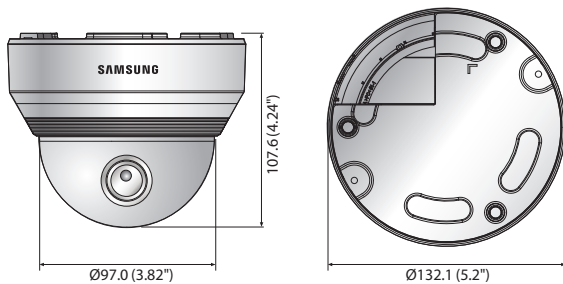

Dimensions

Unit : mm (inch)