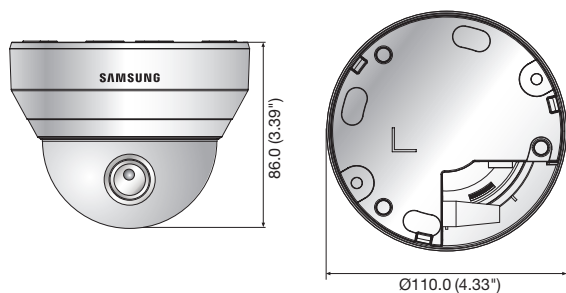

## Key Features

- Max. 2M (1920 x 1080) resolution
- 3.6mm fixed lens
- 0.15Lux@F1.8 (Color), 0Lux@F1.8 (B/W : IR LED on)
- 30fps@all resolutions (H.264)
- H.264, MJPEG dual codec, Multiple streaming
- Motion detection, Tampering, DWDR
- micro SD/SDHC memory slot, PoE
- IR viewable length 15m
- Hallway view support (Rotate 90°/270°)
- LDC support (Lens Distortion Correction)

## Dimensions

Unit : mm (inch)