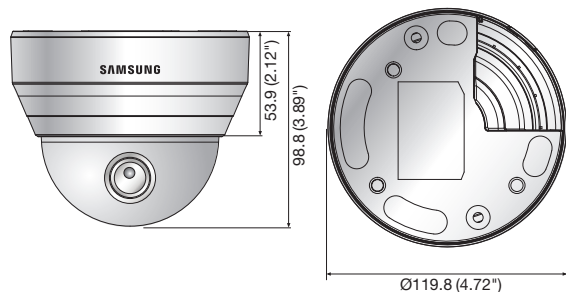

## Dimensions

Unit : mm (inch)

## Key Features

- Max. 2M (1920 x 1080) resolution
- 2.8 ~ 12mm (4.3x) varifocal lens
- 0.095Lux@F1.4 (Color), 0Lux@F1.4 (B/W : IR LED on)
- 30fps@all resolutions (H.264)
- H.264, MJPEG dual codec, Multiple streaming
- Motion detection, Tampering, DWDR
- micro SD/SDHC memory slot, PoE
- IR viewable length 15m
- Hallway view support (Rotate 90°/270°)
- LDC support (Lens Distortion Correction)