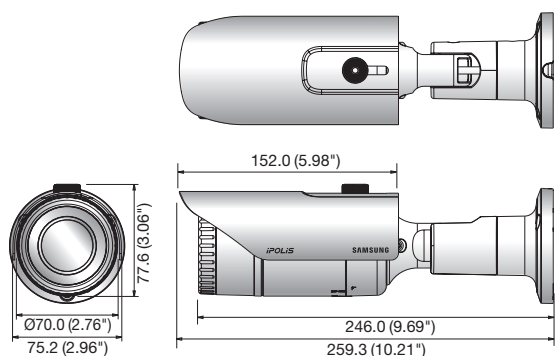

Dimensions

Unit : mm (inch)

SNO-L6083RN/P	
VIDEO	
Imaging Device	1/2.9" 2.19M CMOS
Total Pixels	2,000(H) x 1,121(V)
Effective Pixels	1,984(H) x 1,105(V)
Scanning System	Progressive
Min. Illumination	Color : 0.095Lux (1/30sec, F1.4), 0.002Lux (2sec, F1.4) B/W : 0Lux (IR LED on)
LENS	
Focal Length (Zoom Ratio)	2.8 ~ 12mm (4.3x) varifocal
Max. Aperture Ratio	F1.4
Angular Field of View	H : 103.8°(Wide) ~ 32.4°(Tele) / V : 53.7°(Wide) ~ 18.4°(Tele) D : 121.9°(Wide) ~ 37.1°(Tele)
Min. Object Distance	0.5m (1.64ft)
Focus Control	Manual
Lens Type	DC auto iris
Mount Type	Board type
OPERATIONAL	
IR Viewable Length	20m (65.62ft)
Camera Title	Off / On (Displayed up to 15 characters)
Day & Night	True Day & Night
Backlight Compensation	Off / BLC
Contrast Enhancement (DWDR)	SSDR (Samsung Super Dynamic Range) (Off / On)
Digital Noise Reduction	SSNR (Off / On)
Motion Detection	Off / On (4ea rectangular zones)
Privacy Masking	Off / On (6ea rectangular zones)
Gain Control	Off / Low / Middle / High
White Balance	ATW / AWC / Manual / Indoor / Outdoor
LDC (Lens Distortion Correction)	Off / On (5 levels with min / max)
Electronic Shutter Speed	Minimum / Maximum / Anti flicker
Flip / Mirror	Flip / Mirror / Hallway view
Intelligent Video Analytics	Motion detection with metadata, Tampering
Alarm Triggers	Motion detection, Tampering detection, SD card error, NAS error
Alarm Events	File upload via FTP and E-mail, Local storage recording at event, Notification via E-mail
NETWORK	
Ethernet	RJ-45 (10/100BASE-T)
Video Compression Format	H.264, MJPEG
Resolution	1920 x 1080, 1280 x 960, 1280 x 720, 1024 x 768, 800 x 600, 720 x 576, 640 x 480, 320 x 240
Max. Framerate	H.264 : Max. 30fps at all resolutions MJPEG : Max. 1fps at 1920 x 1080, 1280 x 960, 1280 x 720, 1024 x 768, Max. 15fps at other resolution
Video Quality Adjustment	H.264 : Target bitrate level control, MJPEG : Quality level control
Bitrate Control Method	H.264 : CBR or VBR, MJPEG : VBR
Streaming Capability	Multiple streaming (Up to 3 profiles)
Audio I/O	Line in
Audio Compression Format	G.711 u-law / G.726 selectable G.726 (ADPCM) 8KHz, G.711 8KHz, G.726 : 16Kbps, 24Kbps, 32Kbps, 40Kbps
Audio Communication	Uni-directional audio
IP	IPv4, IPv6
Protocol	TCP/IP, UDP/IP, RTP(UDP), RTP(TCP), RTCP, RTSP, NTP, HTTP, HTTPS, SSL, DHCP, PPPoE, FTP, SMTP, ICMP, IGMP, SNMPv1/v2c/v3(MIB-2), ARP, DNS, DDNS, QoS, PIM-SM, UPnP, Bonjour
Security	HTTPS(SSL) login authentication, Digest login authentication IP address filtering, User access log, 802.1x authentication
Streaming Method	Unicast / Multicast
Max. User Access	6 users at unicast mode
Storage	micro SD/SDHC max. 32G, NAS - Motion images recorded in the SD memory card can be downloaded - Manual recording at local PC
Application Programming Interface	ONVIF Profile S, G, SUNAPI (HTTP API)
Webpage Language	English, French, German, Spanish, Italian, Chinese, Korean, Russian, Japanese, Swedish, Danish, Portuguese, Turkish, Polish, Czech, Rumanian, Serbian, Dutch, Croatian, Hungarian, Greek, Norwegian, Finnish
Web Viewer	Supported OS : Windows XP / VISTA / 7 / 8 / 8.1, MAC OS X 10.7 ~ 10.10 Supported Browser : Microsoft Internet Explorer (Ver. 8 ~ 11), Mozilla Firefox (Ver. 9 ~ 35), Google Chrome (Ver. 15 ~ 40), Apple Safari (Ver. 8.0.2(Mac OS X 10.10), 7.0.6 (Mac OS X 10.9), 6.0.2 (Mac OS X 10.8, 10.7 only), 5.1.7) * Mac OS X only
Central Management Software	SmartViewer
ENVIRONMENTAL	
Operating Temperature / Humidity	-30°C ~ +55°C (-22°F ~ +131°F) / Less than 90% RH *Start up should be done at above -20°C (-4°F)
Storage Temperature / Humidity	-30°C ~ +60°C (-22°F ~ +140°F) / Less than 90% RH
Ingress Protection	IP66
Vandal Resistance	IK10
ELECTRICAL	
Input Voltage / Current	PoE (IEEE802.3af, Class2)
Power Consumption	Max. 5.9W
MECHANICAL	
Color / Material	Dark gray / Metal
Dimensions (WxH)	Ø70.0 x 246.0mm (Ø2.76" x 9.69") (Without sunshield)
Weight	700g (1.54 lb)