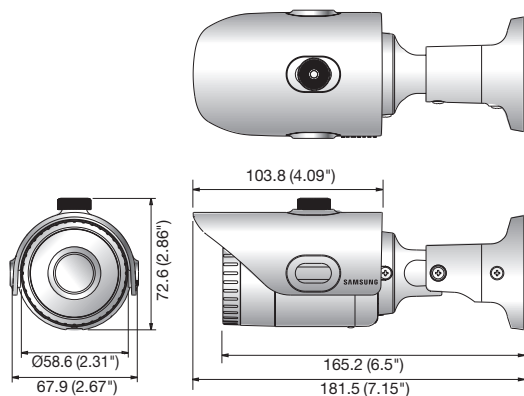

Dimensions

Unit : mm (inch)

SNO-L6013RN/P