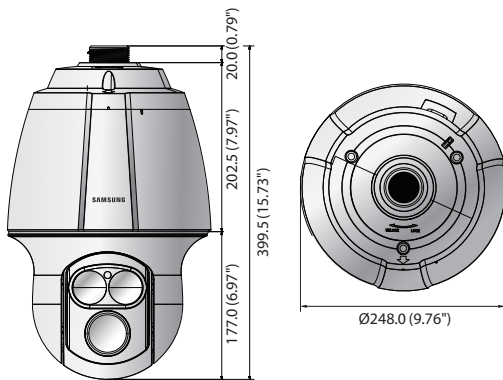

Dimensions

Unit : mm (inch)