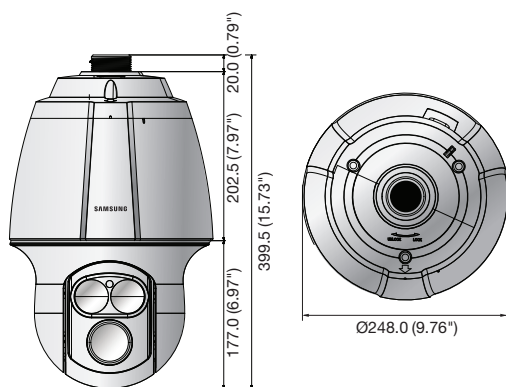

Dimensions

Unit : mm (inch)