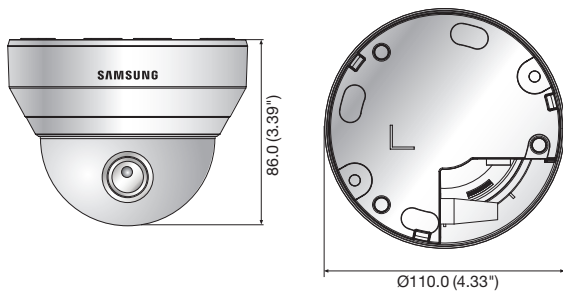

Dimensions

Unit : mm (inch)