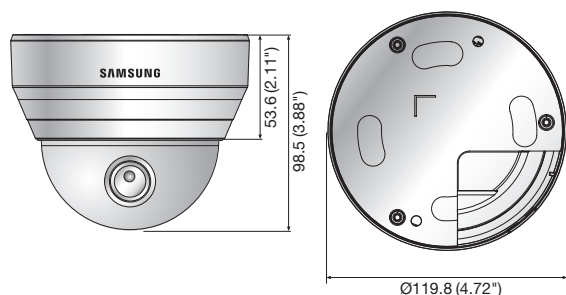

Dimensions

Unit : mm (inch)

Accessories (Optional)

SCD-6083RN/P

VIDEO	
Imaging Device	1/2.9" 2M CMOS
Total Pixels	2,000(H) x 1,121(V) 2.24M pixels
Effective Pixels	1,984(H) x 1,105(V) 2.19M pixels
Scanning System	Progressive scan
Min. Illumination	Color : 0.11Lux (F1.4) B/W : 0Lux (IR LED on)
S / N Ratio	52dB (AGC off, Weight on)
Video Output	BNC (AHD, CVBS selectable)
Resolution	1920 x 1080
Max. Framerate	30fps@1080p, 30fps@720p
LENS	
Focal Length (Zoom Ratio)	2.8 ~ 12mm (4.3x) varifocal
Max. Aperture Ratio	F1.4
Angular Field of View	H : 103.8°(Wide) ~ 32.4°(Tele) / V : 53.7°(Wide) ~ 18.4°(Tele) / D : 121.9°(Wide) ~ 37.1°(Tele)
Min. Object Distance	0.5m (1.64ft)
Focus Control	Manual
Lens Type	DC auto iris
Mount Type	Board-in type
PAN / TILT / ROTATE	
Pan / Tilt / Rotate Range	0° ~ 350° / 0° ~ 67° / 0° ~ 355°
OPERATIONAL	
On Screen Display	English, Japanese, Spanish, French, Portuguese, Korean, German, Italian, Russian, Polish, Czech, Romanian, Serbian, Swedish, Danish, Turkish
Camera Title	Off / On (Displayed 15 characters)
Day & Night	Auto (ICR) / Color / B/W
Backlight Compensation	Off / User BLC / HLC
Wide Dynamic Range	DWDR
Digital Noise Reduction	SSNRIV (Off / On)
Defog	Off / Auto / Manual
Motion Detection	Off / On (4 zones)
Privacy Masking	Off / On (4 zones rectangle)
Gain Control	Off / Low / Middle / High / Very high
White Balance	ATW / Outdoor / Indoor / Manual / AWC (1,800K° ~ 10,500K°)
Electronic Shutter Speed	1sec ~ 1/12,000sec
Reverse	Off / H-Rev / V-Rev / HV-Rev
Profile	Basic, Day & Night, Backlight, Indoor, User, ITS
Alarm	(MD) output 1
Remote Control Interface	Coaxial control
Protocol	Coax : NTSC/PAL - Samsung CCVC, Pelco-C (Coaxitron), AHD - ACP (AHD Coax Protocol)
IR Distance	20m (65.62ft)
Video Transmission Distance	500m (1,640.42ft) (75-5 coaxial cable)
ENVIRONMENTAL	
Operating Temperature / Humidity	-10°C ~ +55°C (+14°F ~ +131°F) / Less than 90% RH
ELECTRICAL	
Input Voltage / Current	Dual (24V AC & 12V DC ±10%)
Power Consumption	Max. 4.2W
MECHANICAL	
Color / Material	Ivory / Plastic
Dimensions (WxH)	Ø119.8 x 98.5mm (Ø4.72" x 3.88")
Weight	304g (0.67 lb)