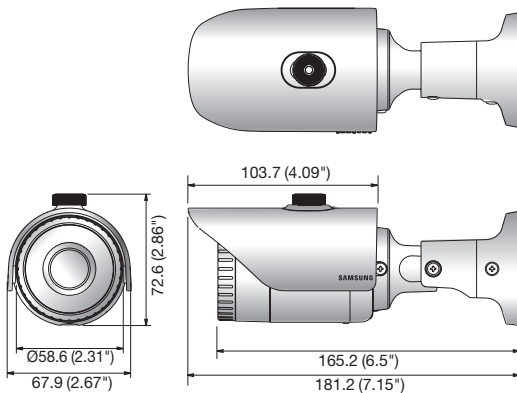

Dimensions

Unit : mm (inch)

SCO-6023RN/P

| VIDEO | |
|----------------------------------|--|
| Imaging Device | 1/2.9" 2M CMOS |
| Total Pixels | 2,000(H) x 1,121(V) 2.24M pixels |
| Effective Pixels | 1,984(H) x 1,105(V) 2.19M pixels |
| Scanning System | Progressive scan |
| Min. Illumination | Color : 0.25Lux (F2.1) B/W : 0Lux (IR LED on) |
| S / N Ratio | 52dB (AGC off, Weight on) |
| Video Output | BNC (AHD, CVBS selectable) |
| Resolution | 1920 x 1080 |
| Max. Framerate | 30fps@1080p, 30fps@720p |
| LENS | |
| Focal Length (Zoom Ratio) | 4mm fixed |
| Max. Aperture Ratio | F2.1 |
| Angular Field of View | H : 72.2° / V : 52.9° / D : 94.3° |
| Min. Object Distance | 0.5m (1.64ft) |
| Focus Control | Manual |
| Lens Type | Fixed |
| Mount Type | Board-in type |
| OPERATIONAL | |
| On Screen Display | English, Japanese, Spanish, French, Portuguese, Korean, German, Italian, Russian, Polish, Czech, Romanian, Serbian, Swedish, Danish, Turkish |
| Camera Title | Off / On (Displayed 15 characters) |
| Day & Night | Auto (ICR) / Color / B/W |
| Backlight Compensation | Off / User BLC / HLC |
| Wide Dynamic Range | DWDR |
| Digital Noise Reduction | SSNRIV (Off / On) |
| Defog | Off / Auto / Manual |
| Motion Detection | Off / On (4 zones) |
| Privacy Masking | Off / On (4 zones rectangle) |
| Gain Control | Off / Low / Middle / High |
| White Balance | ATW / Outdoor / Indoor / Manual / AWC (1,800K° ~ 10,500K°) |
| Electronic Shutter Speed | 1sec ~ 1/12,000sec |
| Reverse | Off / H-Rev / V-Rev / HV-Rev |
| Profile | Basic, Day & Night, Backlight, Indoor, User |
| Remote Control Interface | Coaxial control |
| Protocol | Coax : NTSC/PAL - Samsung CCVC, Pelco-C (Coaxitron), AHD - ACP (AHD Coax Protocol) |
| IR Distance | 20m (65.62ft) |
| Video Transmission Distance | 500m (1,640.42ft) (75-5 coaxial cable) |
| ENVIRONMENTAL | |
| Operating Temperature / Humidity | -30°C ~ +55°C (-22°F ~ +131°F) / Less than 90% RH *Start up should be done at above -10°C (+14°F) |
| Ingress Protection | IP66 |
| ELECTRICAL | |
| Input Voltage / Current | 12V DC \pm 10% |
| Power Consumption | Max. 4.2W |
| MECHANICAL | |
| Color / Material | Dark gray / Plastic |
| Dimensions (WxH) | $\varnothing 58.6$ x 165.2mm ($\varnothing 2.31$ " x 6.5") (Without sunshield) |
| Weight | 208g (0.46 lb) |