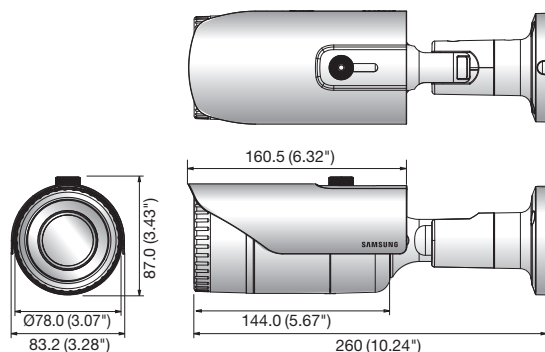

Dimensions

Unit : mm (inch)

SCO-6083RN/P

VIDEO	
Imaging Device	1/2.9" 2M CMOS
Total Pixels	2,000(H) x 1,121(V) 2.24M pixels
Effective Pixels	1,984(H) x 1,105(V) 2.19M pixels
Scanning System	Progressive scan
Min. Illumination	Color : 0.11Lux (F1.4) B/W : 0Lux (IR LED on)
S / N Ratio	52dB (AGC off, Weight on)
Video Output	BNC (AHD, CVBS selectable)
Resolution	1920 x 1080
Max. Framerate	30fps@1080p, 30fps@720p
LENS	
Focal Length (Zoom Ratio)	2.8 ~ 12mm (4.3x) varifocal
Max. Aperture Ratio	F1.4
Angular Field of View	H : 103.8°(Wide) ~ 32.4°(Tele) / V : 53.7°(Wide) ~ 18.4°(Tele) / D : 121.9°(Wide) ~ 37.1°(Tele)
Min. Object Distance	0.5m (1.64ft)
Focus Control	Manual
Lens Type	DC auto iris
Mount Type	Board-in type
OPERATIONAL	
On Screen Display	English, Japanese, Spanish, French, Portuguese, Korean, German, Italian, Russian, Polish, Czech, Romanian, Serbian, Swedish, Danish, Turkish
Camera Title	Off / On (Displayed 15 characters)
Day & Night	Auto (ICR) / Color / B/W
Backlight Compensation	Off / User BLC / HLC
Wide Dynamic Range	DWDR
Digital Noise Reduction	SSSRIV (Off / On)
Defog	Off / Auto / Manual
Motion Detection	Off / On (4 zones)
Privacy Masking	Off / On (4 zones rectangle)
Gain Control	Off / Low / Middle / High / Very high
White Balance	ATW / Outdoor / Indoor / Manual / AWC (1,800K° ~ 10,500K°)
Electronic Shutter Speed	1sec ~ 1/12,000sec
Reverse	Off / H-Rev / V-Rev / HV-Rev
Profile	Basic, Day & Night, Backlight, Indoor, User, ITS
Alarm	(MD) output 1
Remote Control Interface	Coaxial control
Protocol	Coax : NTSC/PAL - Samsung CCVC, Pelco-C (Coaxitron), AHD - ACP (AHD Coax Protocol)
IR Distance	30m (98.43ft)
Video Transmission Distance	500m (1,640.42ft) (75-5 coaxial cable)
ENVIRONMENTAL	
Operating Temperature / Humidity	-30°C ~ +55°C (-22°F ~ +131°F) / Less than 90% RH *Start up should be done at above -10°C (+14°F)
Ingress Protection	IP66
Vandal Resistance	IK10
ELECTRICAL	
Input Voltage / Current	Dual (24V AC & 12V DC $\pm$10%)
Power Consumption	Max. 6W
MECHANICAL	
Color / Material	Dark gray / Aluminum
Dimensions (WxH)	$\varnothing 78.0$ x 260.0mm (3.07" x 10.24") (Without sun shield)
Weight	922g (2.03 lb)

* The latest product information / specification can be found at <http://security.hanwhatechwin.com>