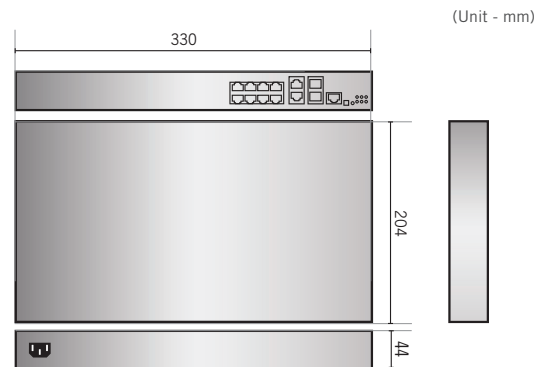

DIMENSIONS