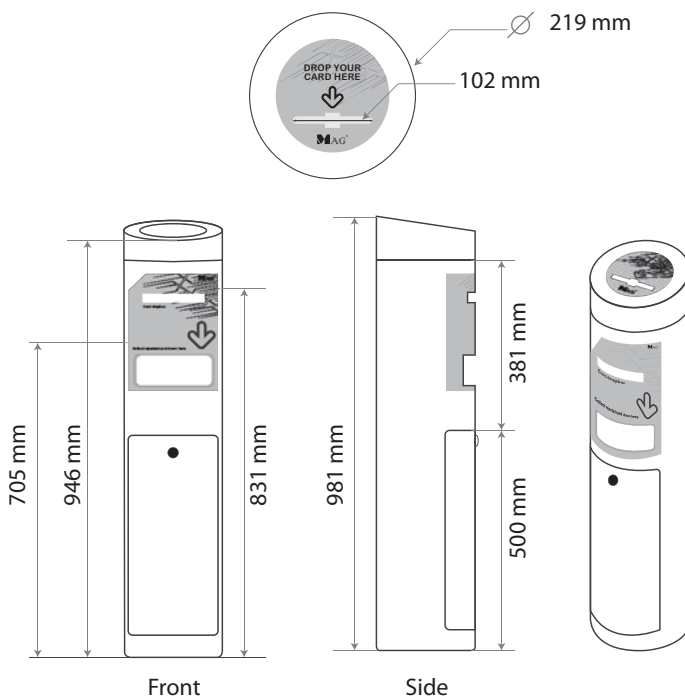

Automate and secure your entrance in style

Card collector Dropbox Model : DBX100

DBX100 is a dropbox type card collector. User can drop their visitor card into the dropbox to gain access for exit or entry. DBX100 can be integrated with any access control reader.

DBX100 slim and small profile makes it easier to be used side-by-side with other pedestrian gate and building entrance.

DBX100 design is simplified to achieve highly affordable solution for ticketing and visitor management system.

Premium
automation

TECHNICAL SPECIFICATION:

Description	Parameters
Power supply	DC 24V
Power consumption Idle Operation	24VDC, 0.01A 24VDC, 4.71- 4.74A
Indicated light	Blue : Power On Green : Valid card Red : Dropbox fully occupied

DIMENSION:

ORDERING INFO:

Model No	Description
DBX100	DBX100 Card Collector dropbox

FEATURES:

Authorized dealer

Feature

1 COLLECT CARD AND REUSE

Can support maximum card width up to 10cm. DBX100 can take in entire card with card holder and pin clip.