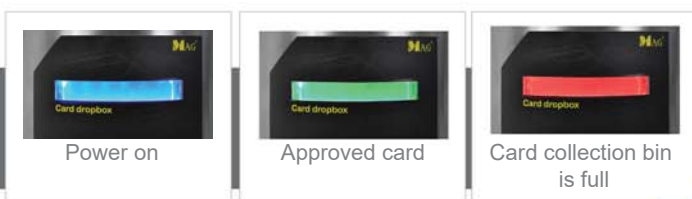

Automate and secure your entrance in style

Card collector Dropbox Model : DBX100

DBX100 is a dropbox type card collector. User can drop their visitor card into the dropbox to gain access for exit or entry. DBX100 can be integrated with any access control reader.

Premium
automation

TECHNICAL SPECIFICATION:

Description	Parameters
Power supply	DC 24V
Power consumption Idle Operation	24VDC, 0.01A 24VDC, 4.71- 4.74A
Indicated light	Blue : Power On Green : Valid card Red : Dropbox fully occupied

DIMENSION:

ORDERING INFO:

Model No	Description
DBX100	DBX100 Card Collector dropbox

FEATURES:

Authorized dealer

Feature

1 COLLECT CARD AND REUSE

Can support maximum card width up to 10cm. DBX100 can take in entire card with card holder and pin clip.

2 INTERGRATED WITH VMS & ACCESS CONTROL

Any proximity reader can be installed inside the dropbox. Access reader just needs to provide dry contact output to trigger dropbox to accept the card. Valid visitor card will be accepted into collection bin and open the gate when you integrate with your access control system. Invalid visitor card will be falls out to exit tray at front.